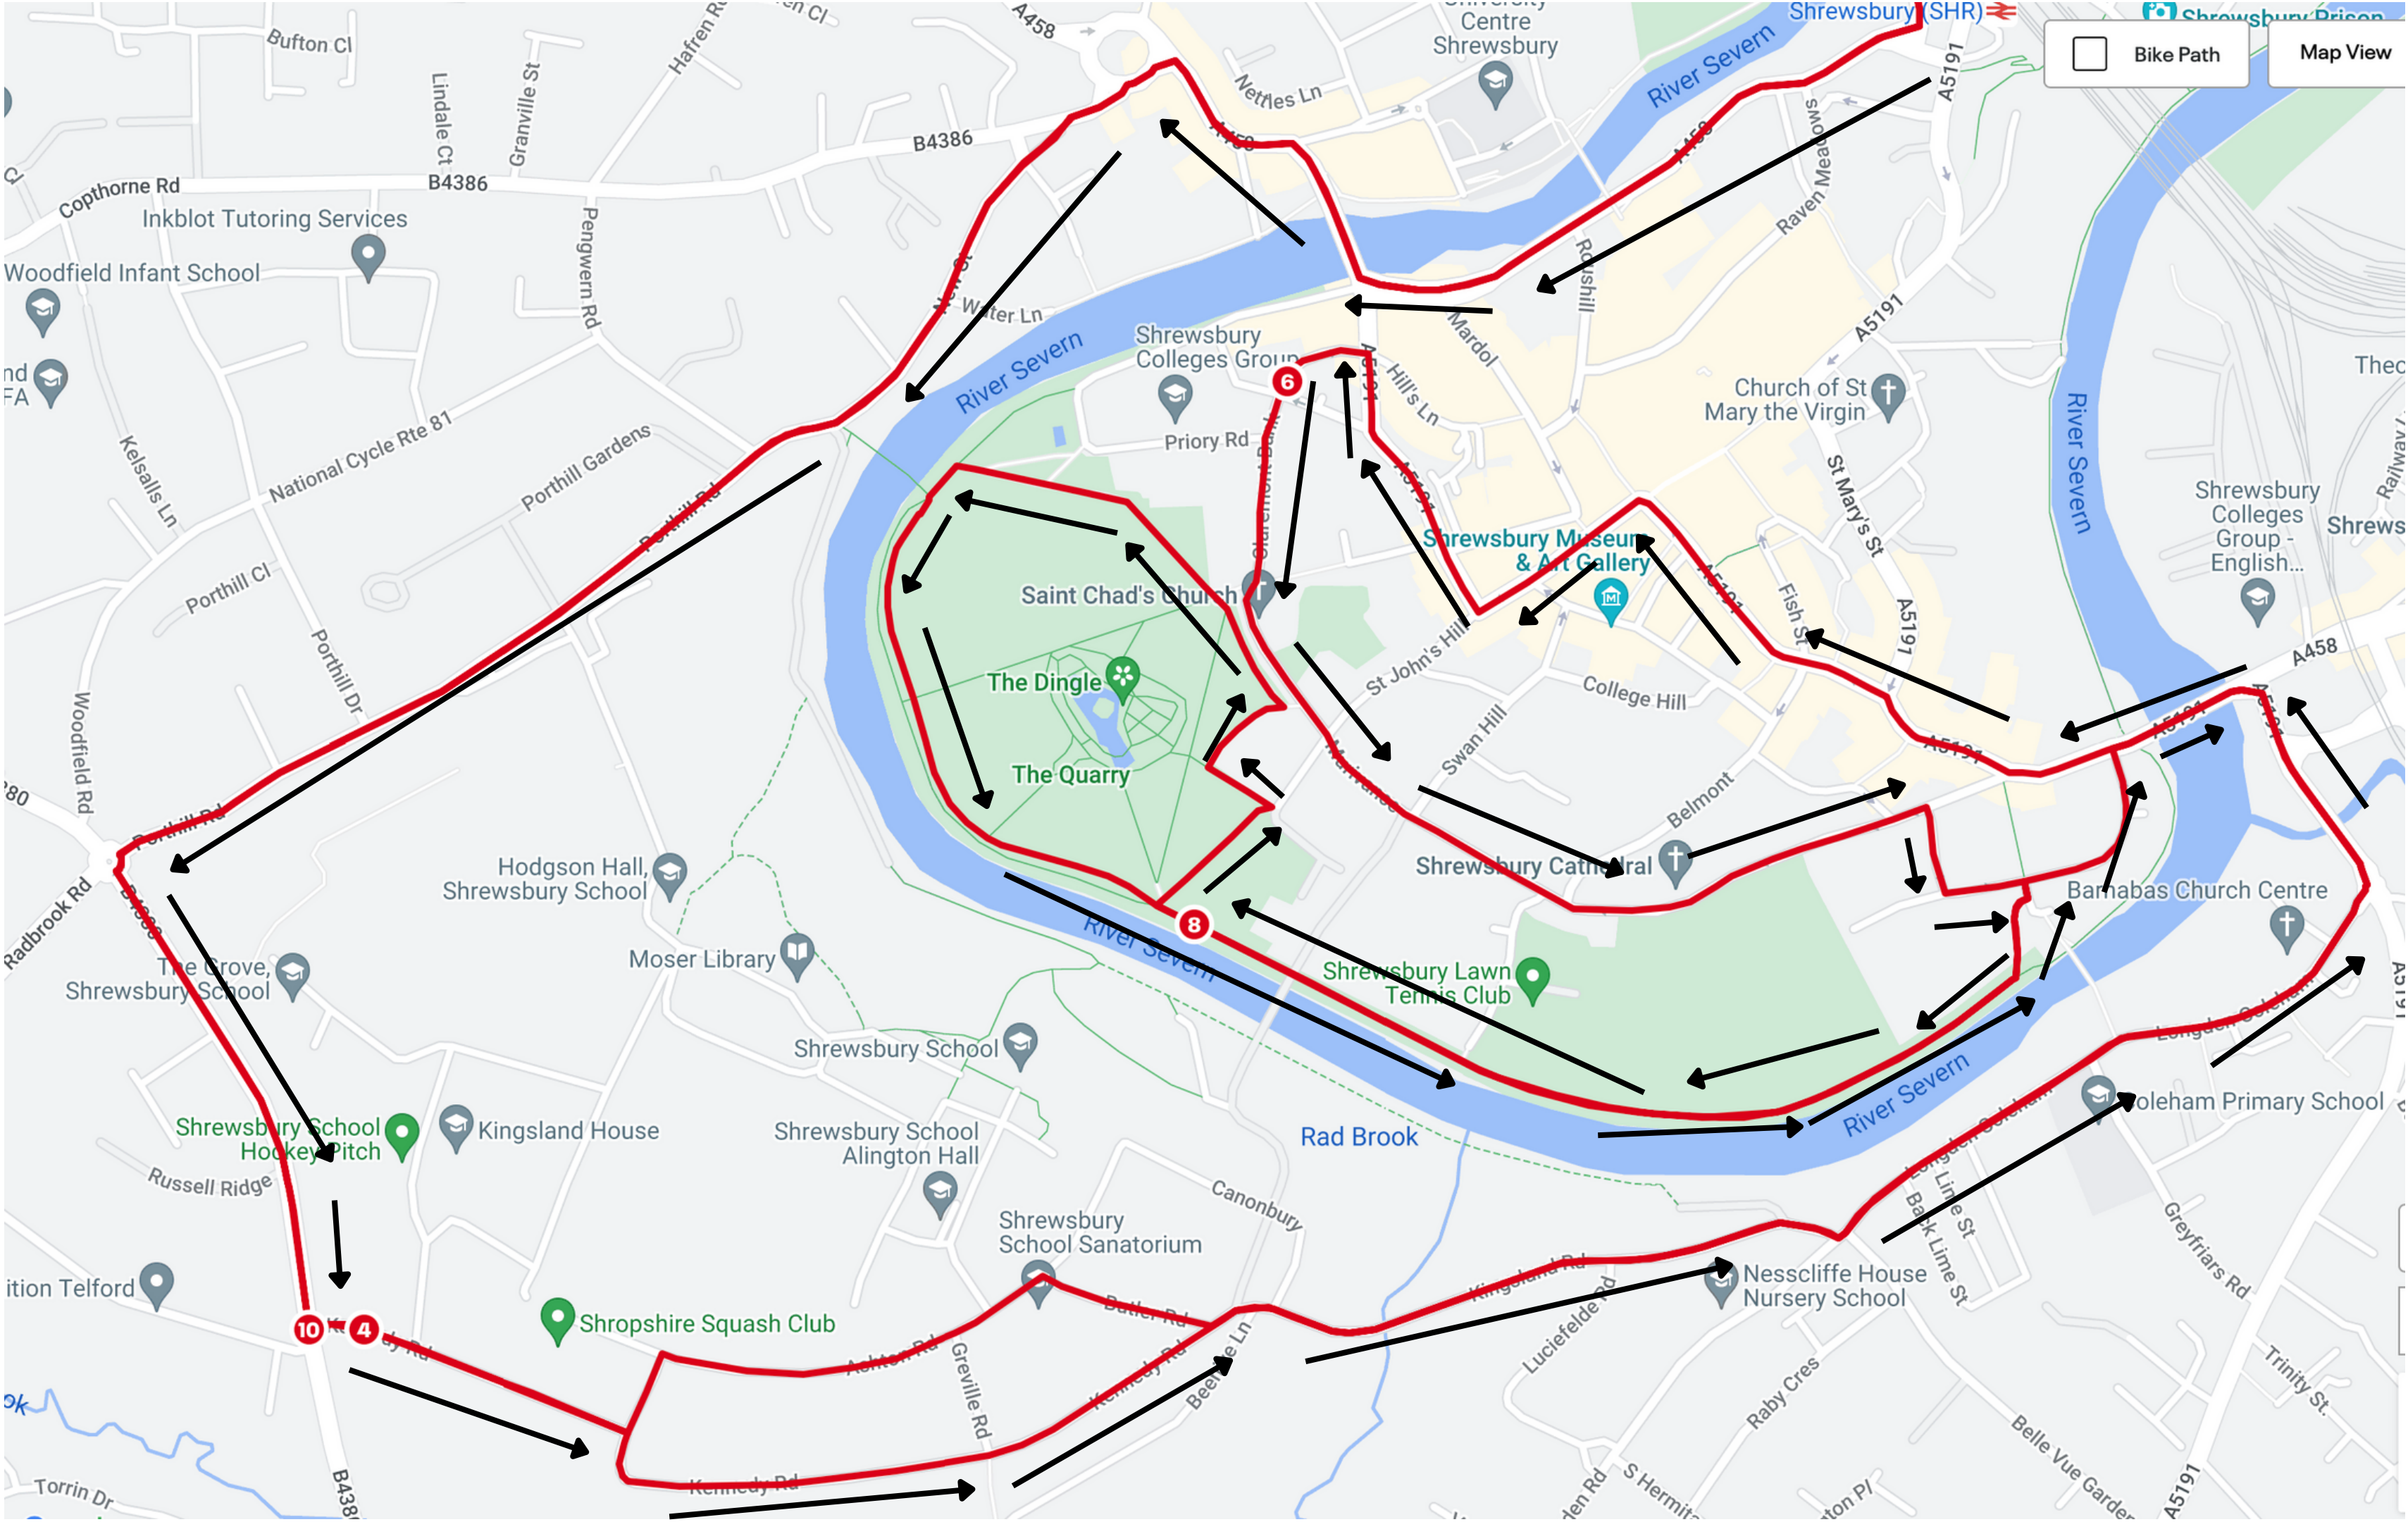

Start of the race

Bike Path Map View

Round Hill Playground

Poplar Island

Little Greenfields Preschool-CIC

20

River Sever

River Sever

Coton Mount

Berwick Ave

Round Hill Grn

Round Hill Ln

B5867

Gravch Hill Ln

Berwick Rd

Gravch Hill Ln