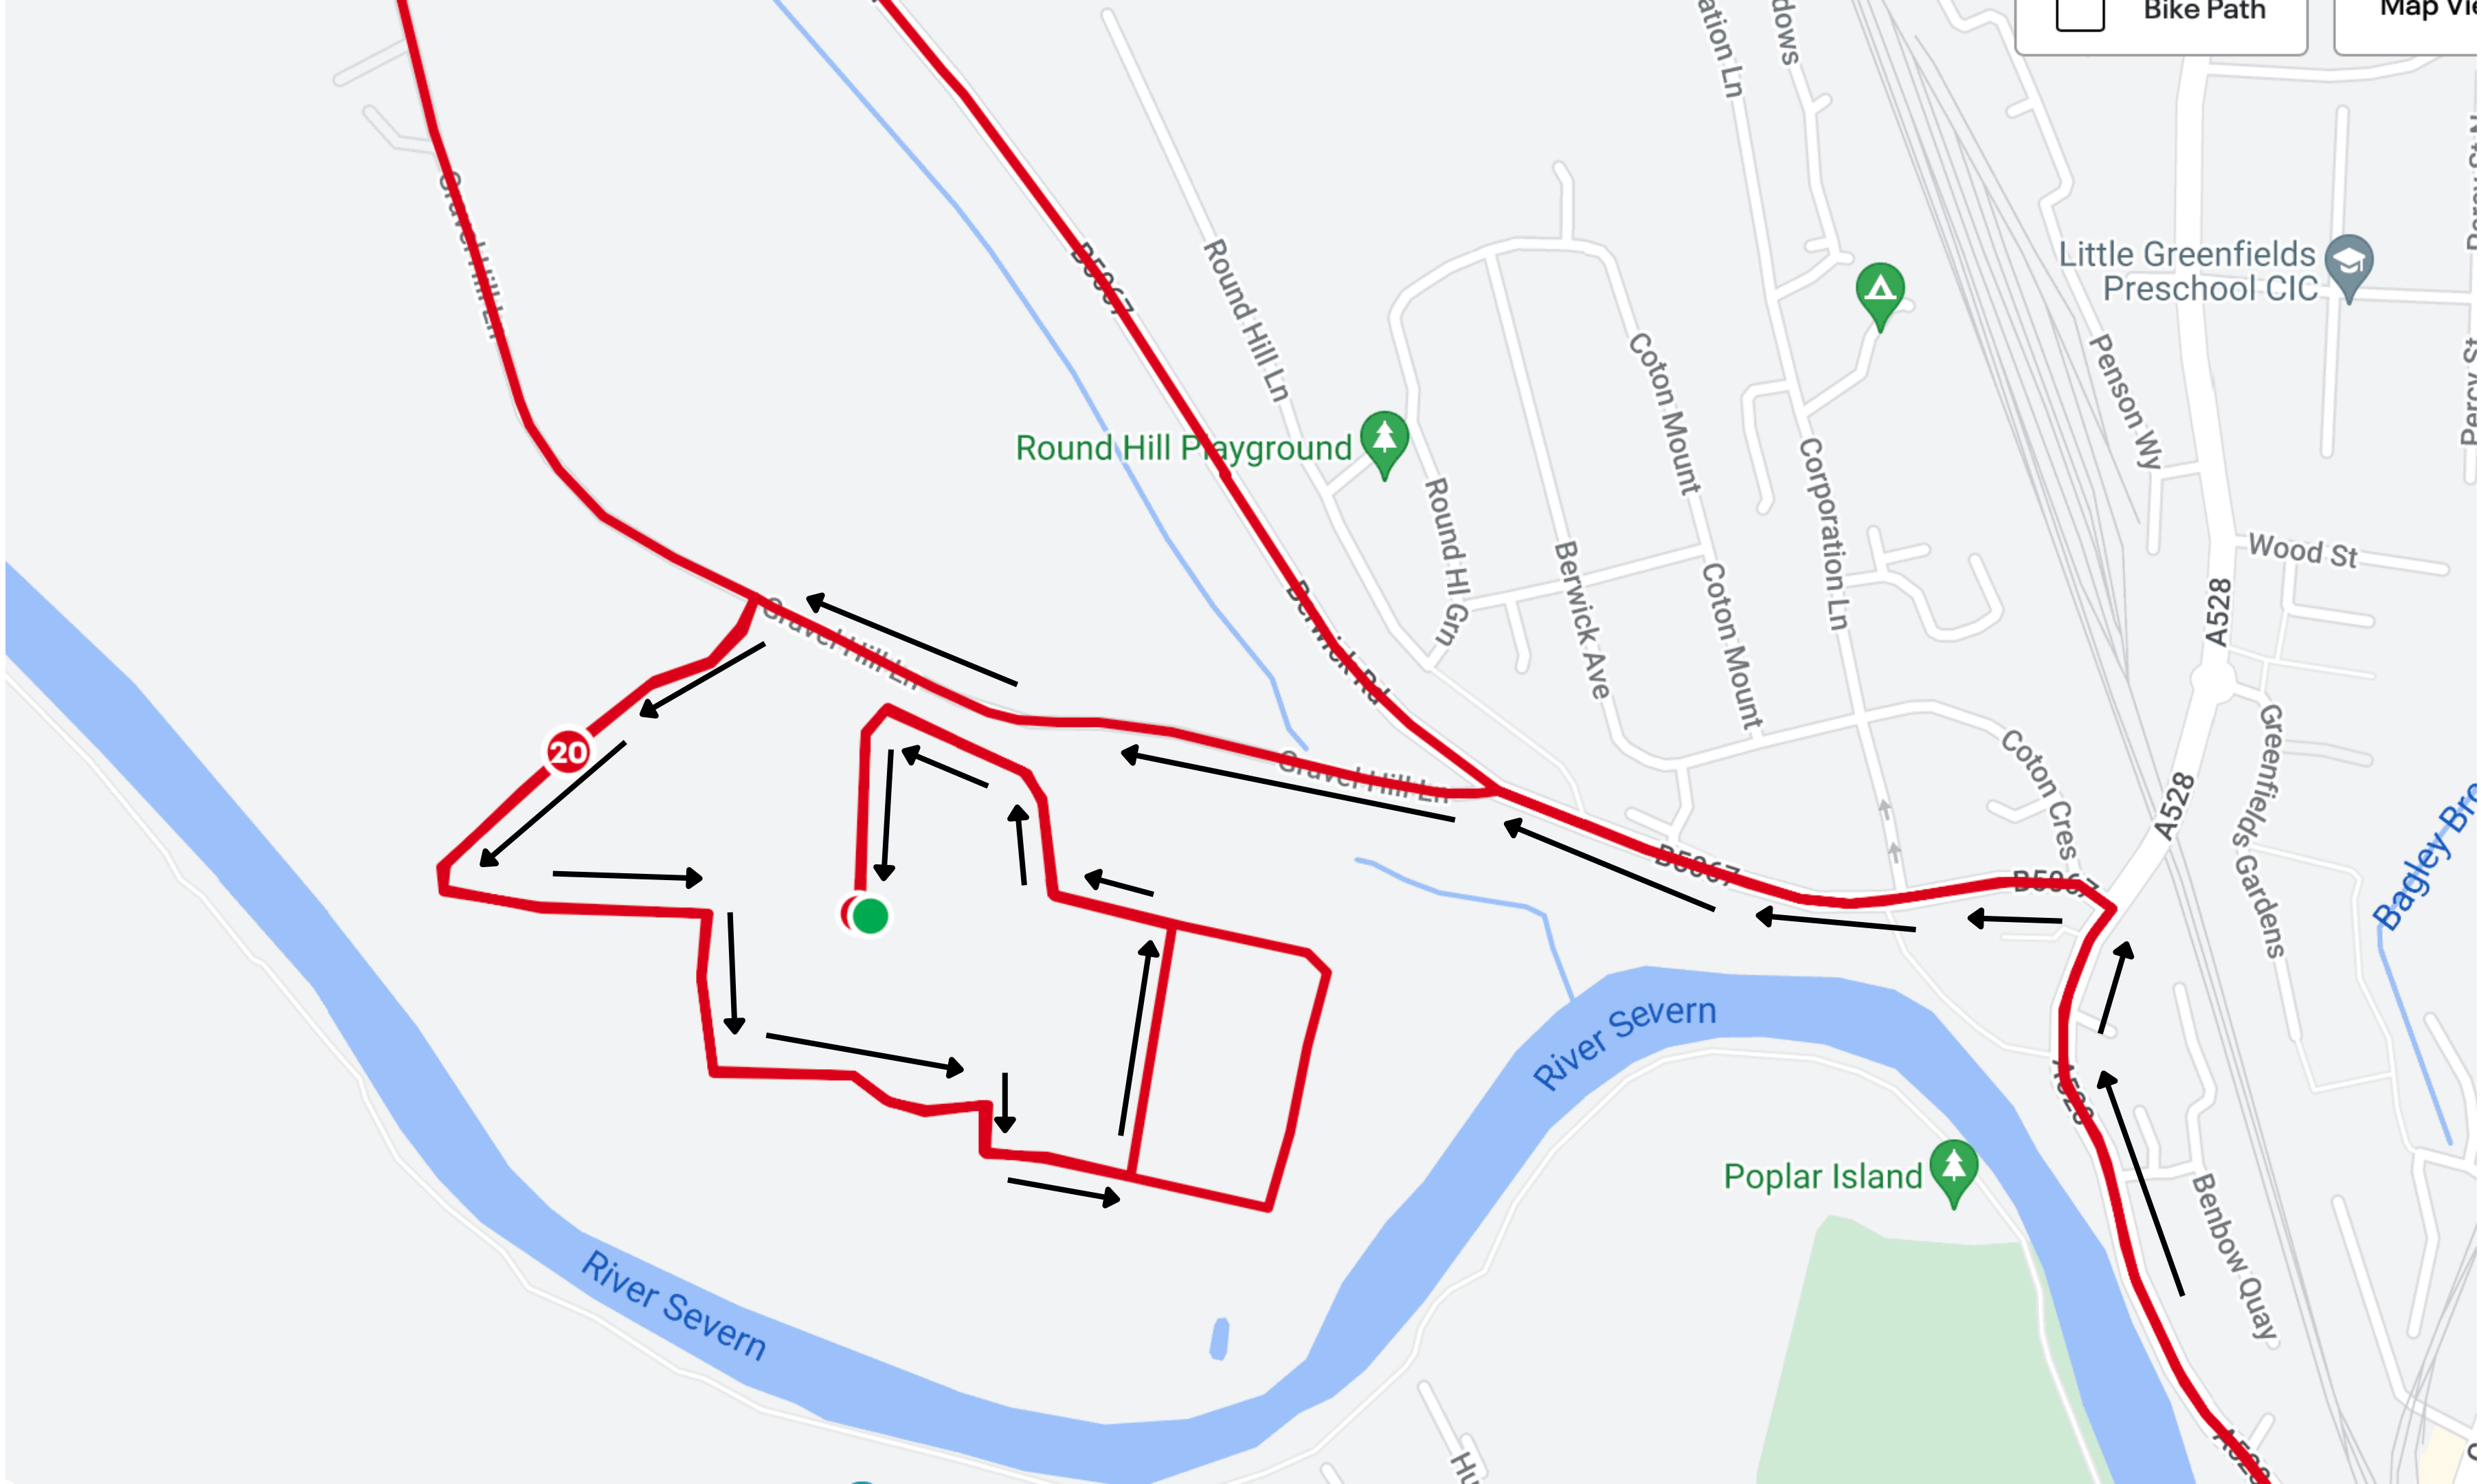

Start of the race

Bike Path Map View

Round Hill Playground

Poplar Island

Little Greenfields Preschool-CIC

20

River Sever

River Sever

Coton Mount

Berwick Ave

Round Hill Grn

Round Hill Ln

B5867

Gravch Hill Ln

Berwick Rd

Gravch Hill Ln

B5867

B5867

Coton Cres

ation Ln

dows

HU